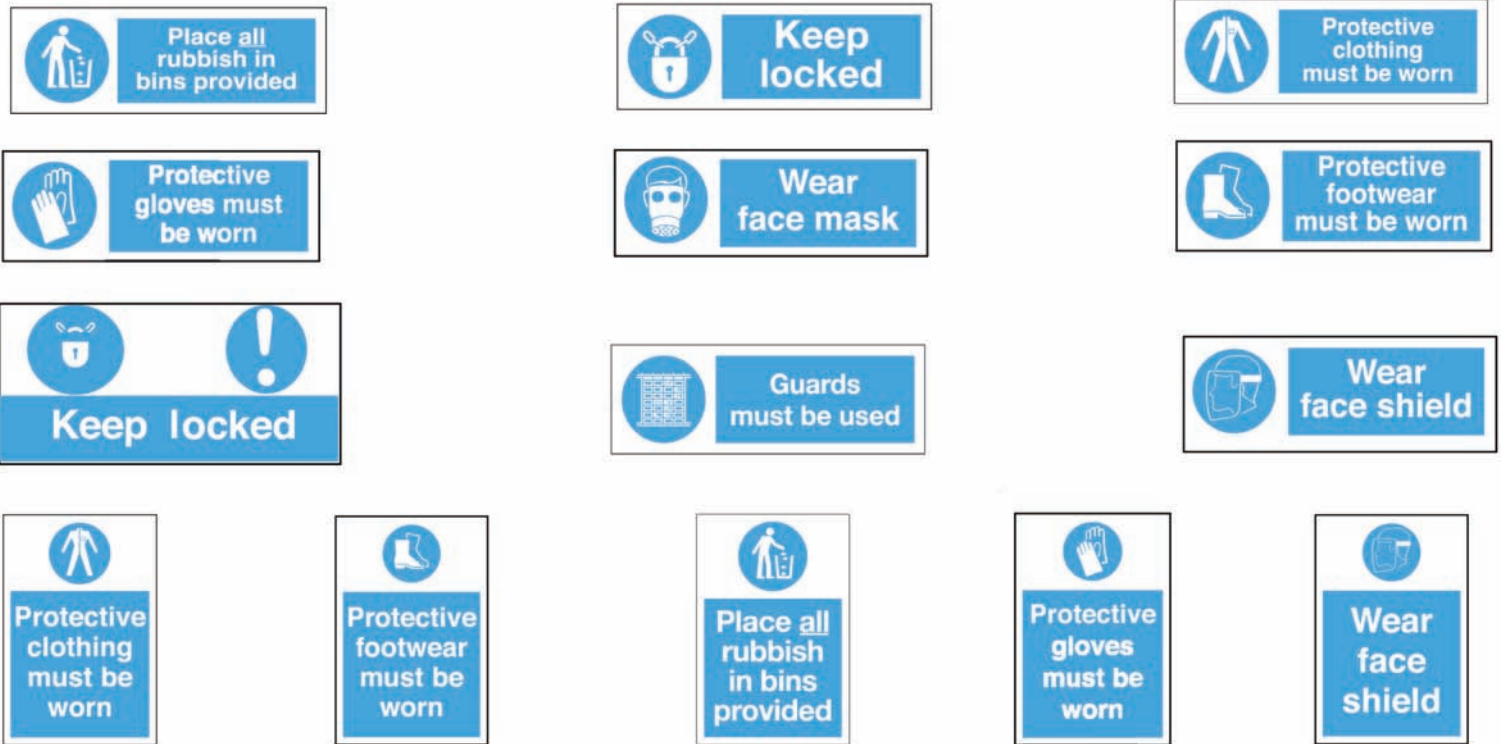

# SAFETY SIGNS

A full range of Safety Signs is available and displayed in the JBS Safety Signs Catalogue.

Bespoke signage can be provided by the JBS in-house design and manufacturing facility based at our premises in Cork.

A selection from the **HAZARD** range is shown below.

# SAFETY SIGNS

A selection from the **MANDATORY** range is shown below.

A selection from the **PROHIBITION** range is shown below.

# SAFETY SIGNS