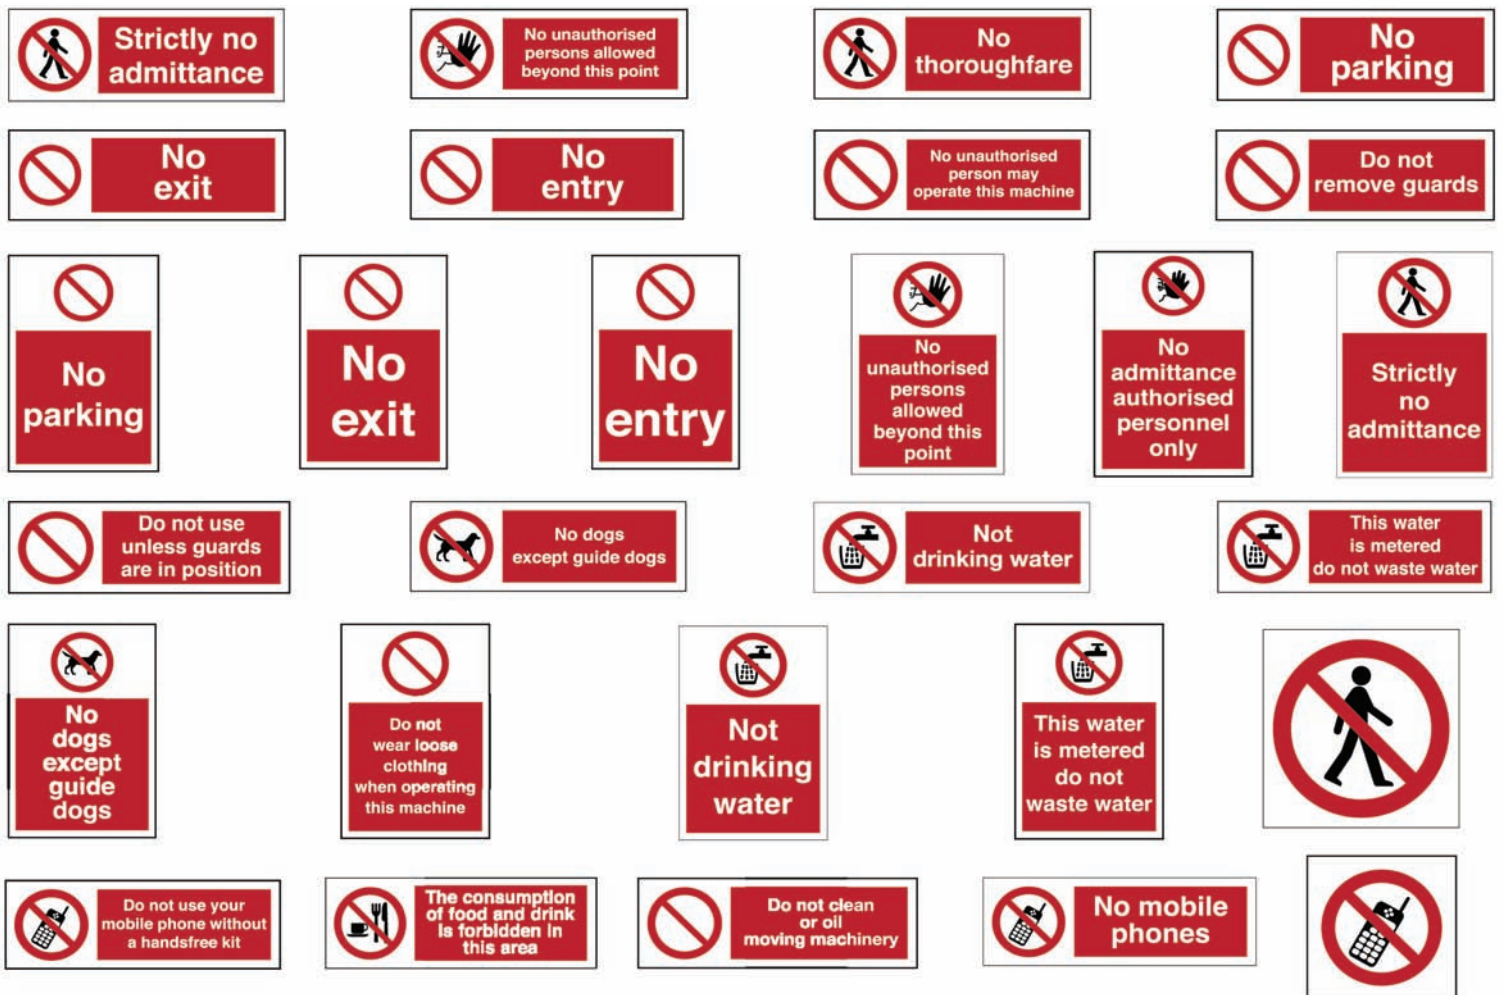

# SAFETY SIGNS

A full range of Safety Signs is available and displayed in the JBS Safety Signs Catalogue.

Bespoke signage can be provided by the JBS in-house design and manufacturing facility based at our premises in Cork.

A selection from the **HAZARD** range is shown below.

# SAFETY SIGNS

A selection from the **MANDATORY** range is shown below.

A selection from the **PROHIBITION** range is shown below.

# SAFETY SIGNS